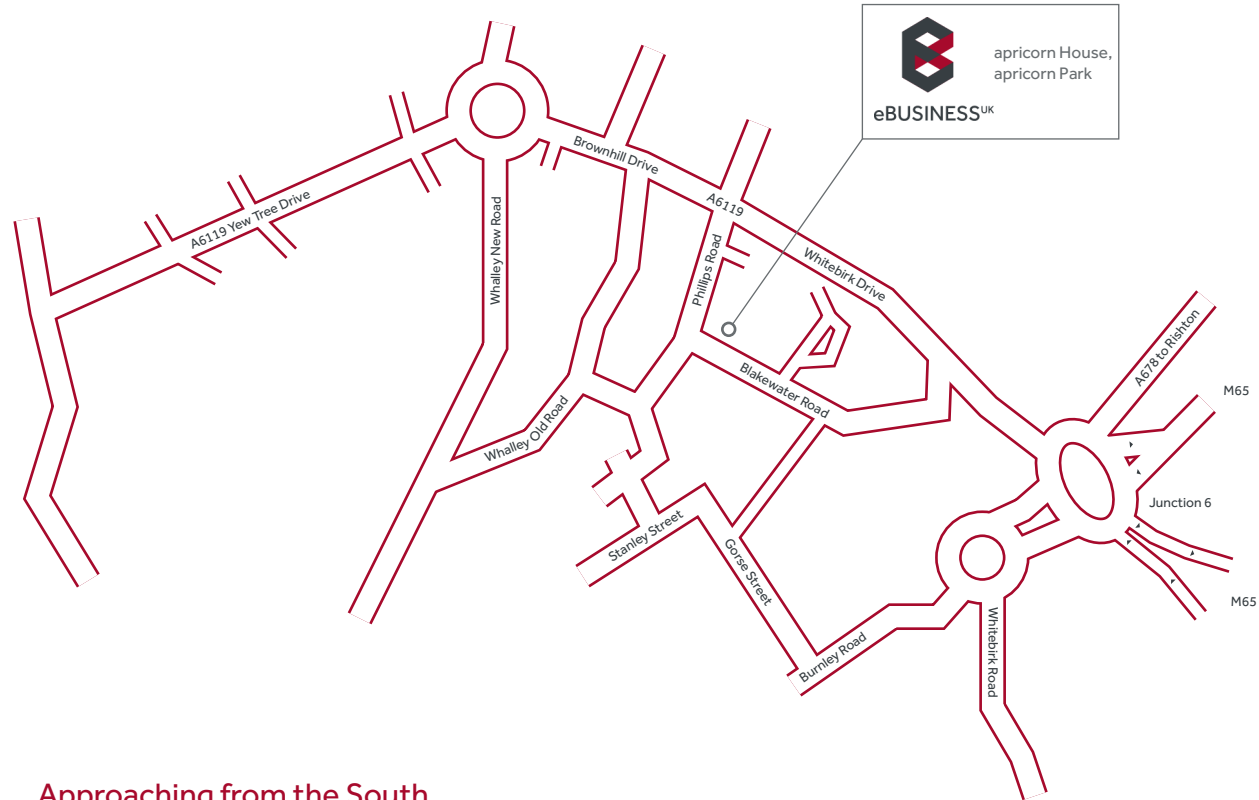

HOW TO FIND US

Approaching from the North

1. Leave the M6 at junction 31 and follow the A59 signs for Blackburn.
2. Continue straight on towards Blackburn through the first set of traffic lights, and continue through Samlesbury.
3. After a further mile or so you will come to another main set of traffic lights with a filter lane bearing left, turn left onto the dual carriageway (Yew Tree Drive).
4. Continue along the dual carriageway until the first roundabout, take the second exit on the roundabout at Yew Tree Drive/Brownhill Drive (follow the signs for M65).
5. Go through some traffic lights, and at the traffic lights, just before the Big Grey Chimney (on the right-hand side), turn right into Philips Road.
6. Proceed along Philips Road to the mini roundabout, turn left into Blakewater Road.
7. Turn second left into Capricorn Park and then bear right.
8. Capricorn House is the building on your far left at the end. Car parking is available at the Office.

Approaching from the South

1. Leave the M6 at junction 29 or M61 at junction 30, onto the M65 for Blackburn.
2. Exit the M65 at junction 6.
3. Take the A6119 exit off the roundabout onto the dual carriageway (Whitebirk Drive).
4. Turn left at the traffic lights next to the Mercedes Garage into Blakewater Road.
5. Follow the road round, past Range. Turn second right after the NTL satellite dishes into Capricorn Park and then turn right.
6. Capricorn House is the building on your far left at the end. Car parking is available at the Office.